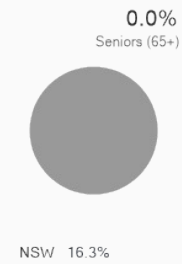

COONAMBLE COMMUNITY PROFILE

SUBURBS

Population

Youth (0 - 15)

Seniors (65+)

Unemployment Rate

Qualifications

Employment

Home Ownership

Dwellings

CONIMBIA

0
PEOPLE

MACQUARIE MARSHES

0
PEOPLE

MOUNT TENANDRA

0
PEOPLE