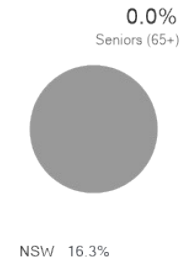

COONAMBLE COMMUNITY PROFILE

SUBURBS

Population

Youth (0 - 15)

Seniors (65+)

Unemployment Rate

Qualifications

Employment

Home Ownership

Dwellings

CONIMBIA

0
PEOPLE

MACQUARIE MARSHES

0
PEOPLE

MOUNT TENANDRA

0
PEOPLE