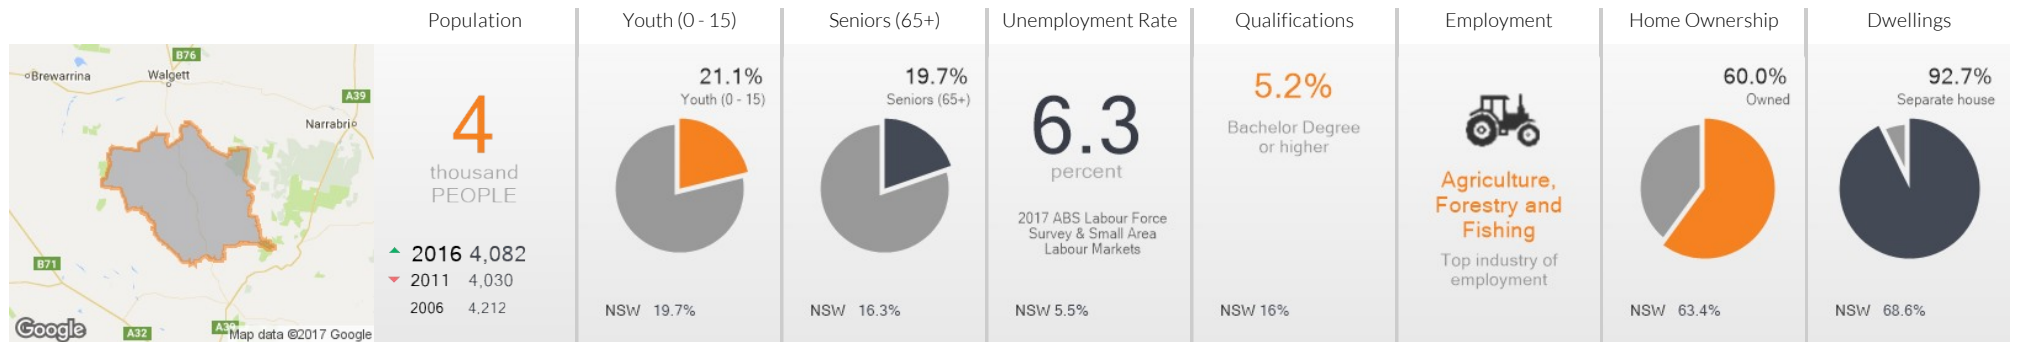

COONAMBLE COMMUNITY PROFILE

SUBURBS

Source: Saved from REMPLAN Community Profile <http://www.communityprofile.com.au/coonamble>

COONAMBLE COMMUNITY PROFILE

SUBURBS

Population

Youth (0 - 15)

Seniors (65+)

Unemployment Rate

Qualifications

Employment

Home Ownership

Dwellings

QUAMBONE

129

PEOPLE