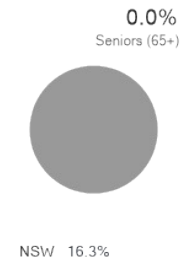

0
PEOPLE

COONAMBLE COMMUNITY PROFILE

SUBURBS

	Population	Youth (0 - 15)	Seniors (65+)	Unemployment Rate	Qualifications	Employment	Home Ownership	Dwellings
NEBEA 	0 PEOPLE	0.0% Youth (0 - 15)	0.0% Seniors (65+)	NSW 19.7%		NSW 16.3%		
PINE GROVE 	0 PEOPLE	0.0% Youth (0 - 15)	0.0% Seniors (65+)	NSW 19.7%		NSW 16.3%		
QUANDA 	0 PEOPLE	0.0% Youth (0 - 15)	0.0% Seniors (65+)	NSW 19.7%		NSW 16.3%		