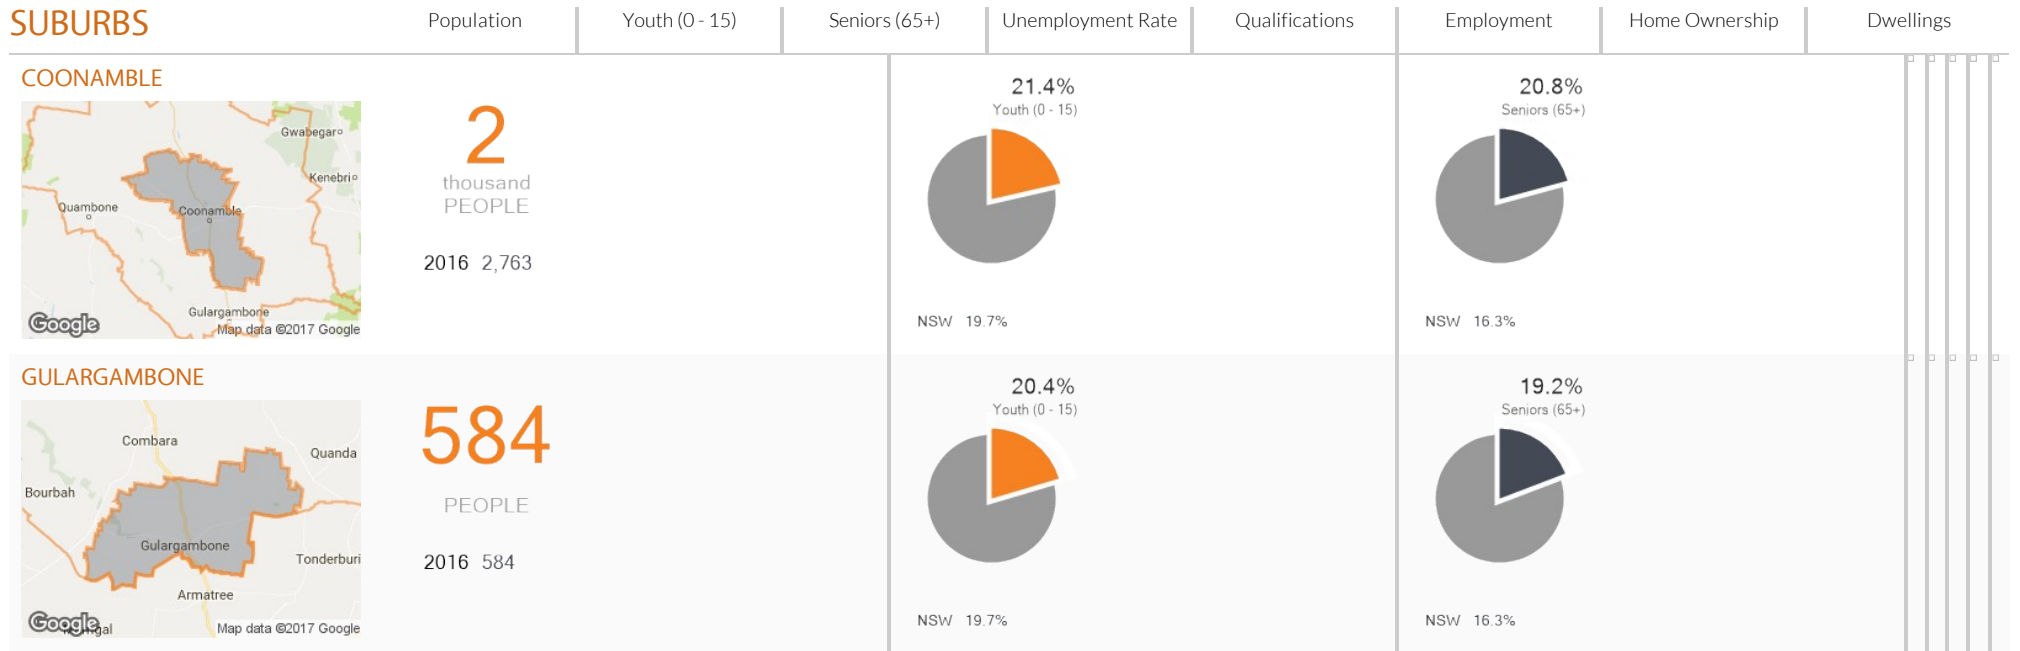

COONAMBLE COMMUNITY PROFILE

SUBURBS

Source: Saved from REMPLAN Community Profile <http://www.communityprofile.com.au/coonamble>

COONAMBLE COMMUNITY PROFILE

SUBURBS

Population

Youth (0 - 15)

Seniors (65+)

Unemployment Rate

Qualifications

Employment

Home Ownership

Dwellings

QUAMBONE

129

PEOPLE

2016 129

27.1%
Youth (0 - 15)

NSW 19.7%

14.7%
Seniors (65+)

NSW 16.3%

COMBARA

49

PEOPLE