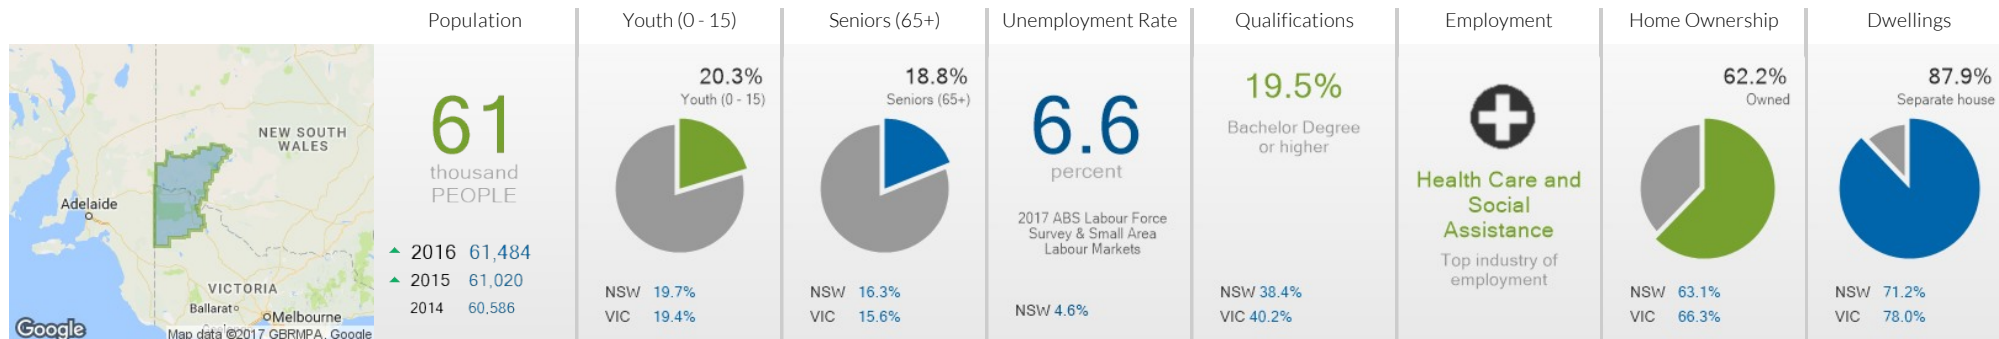

MILDURA-WENTWORTH COMMUNITY PROFILE

LOCALITIES

Source: Saved from REMPLAN Community Profile <http://www.communityprofile.com.au/mildura>