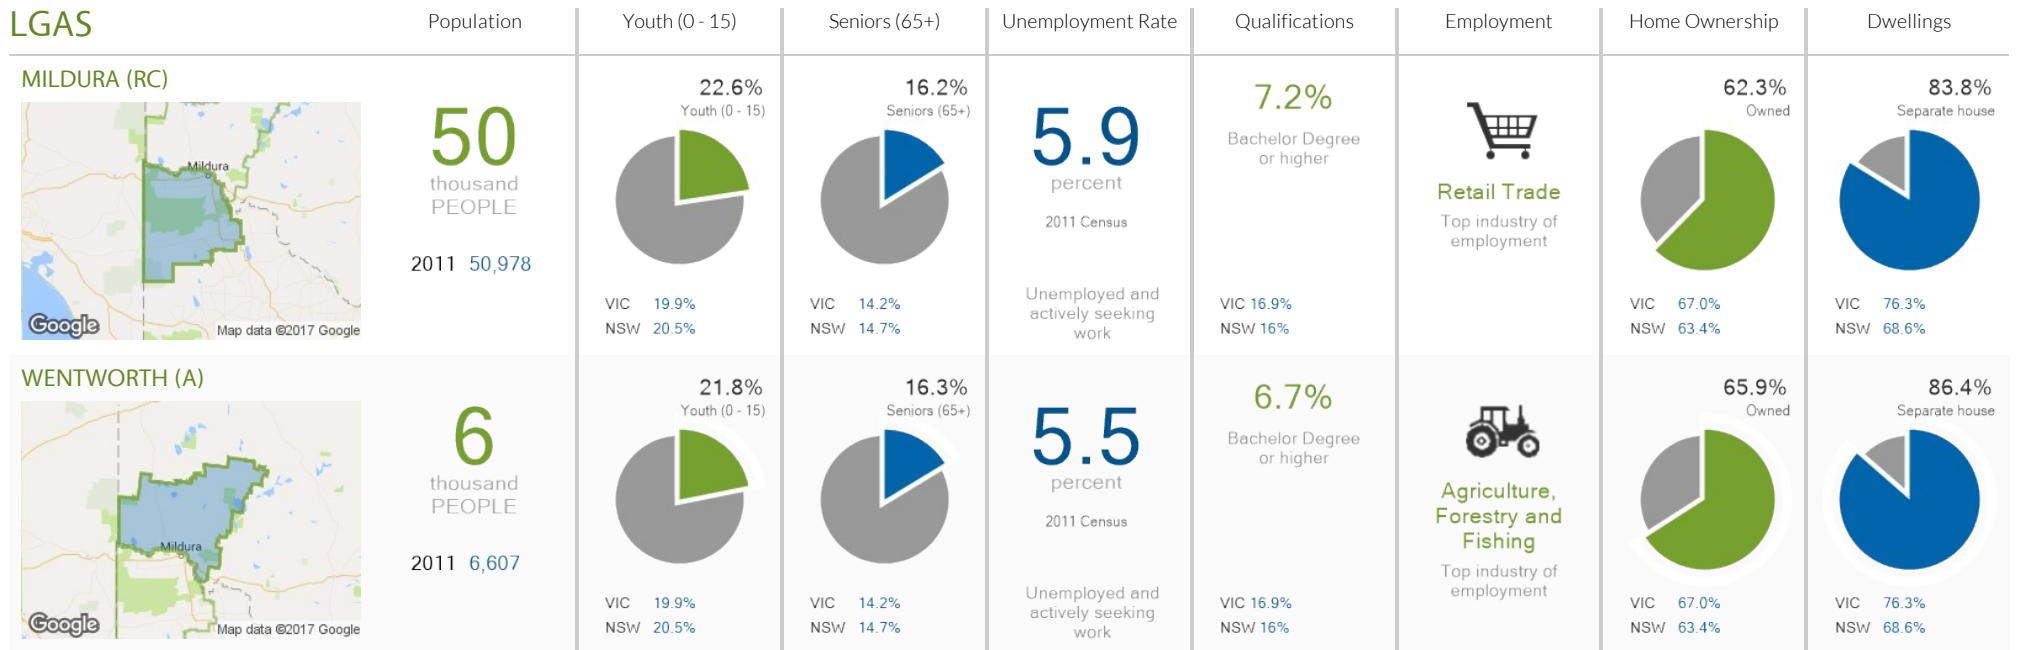

MILDURA-WENTWORTH COMMUNITY PROFILE

Source: Saved from REMPLAN Community Profile <http://www.communityprofile.com.au/mildura>