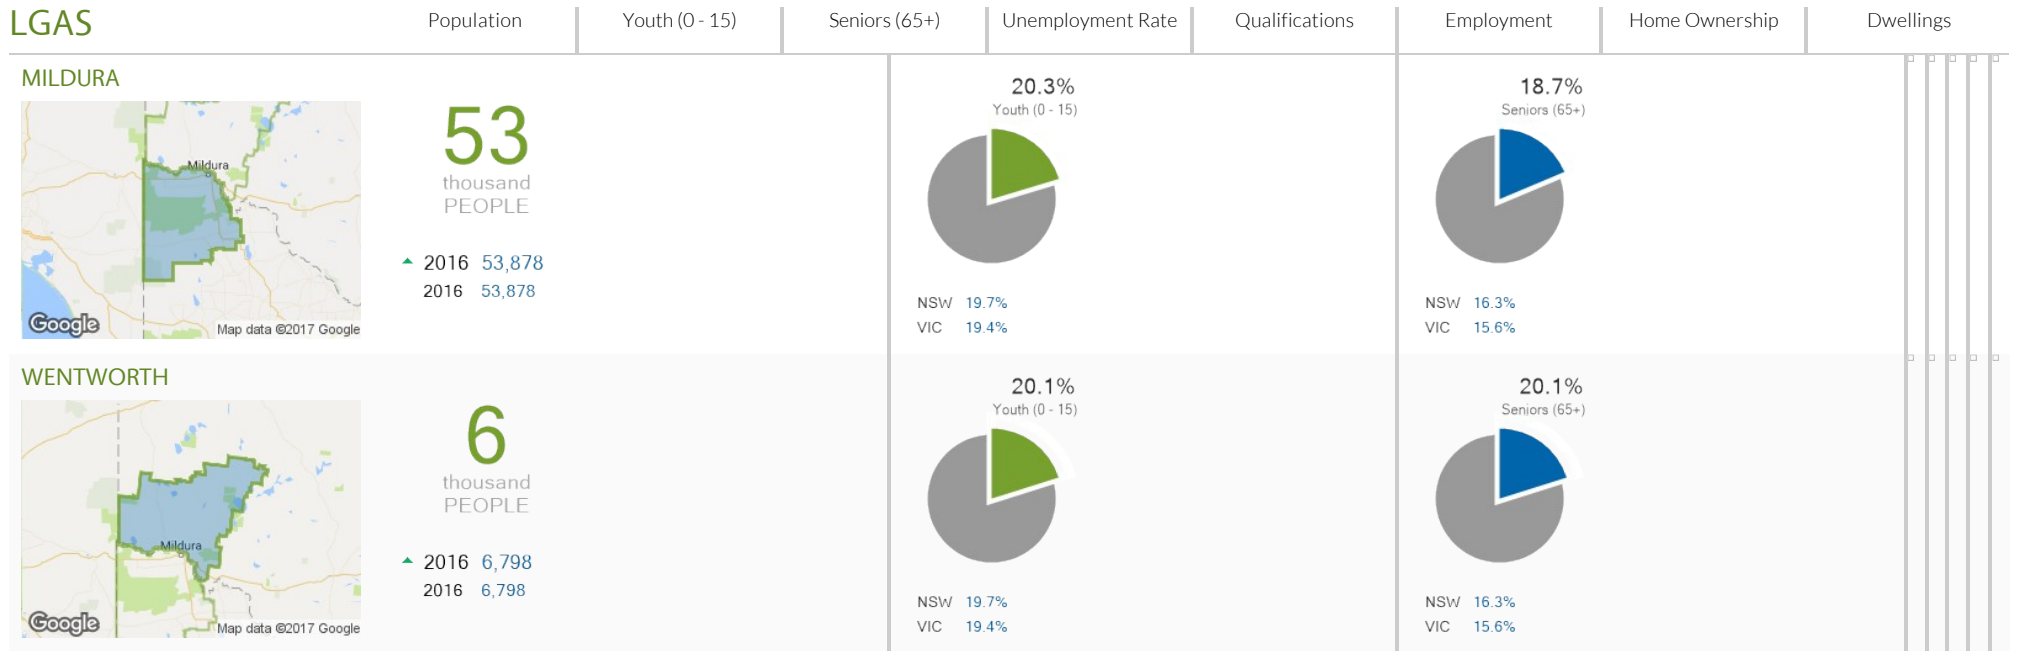

# MILDURA-WENTWORTH COMMUNITY PROFILE

Source: Saved from REMPLAN Community Profile <http://www.communityprofile.com.au/mildura>