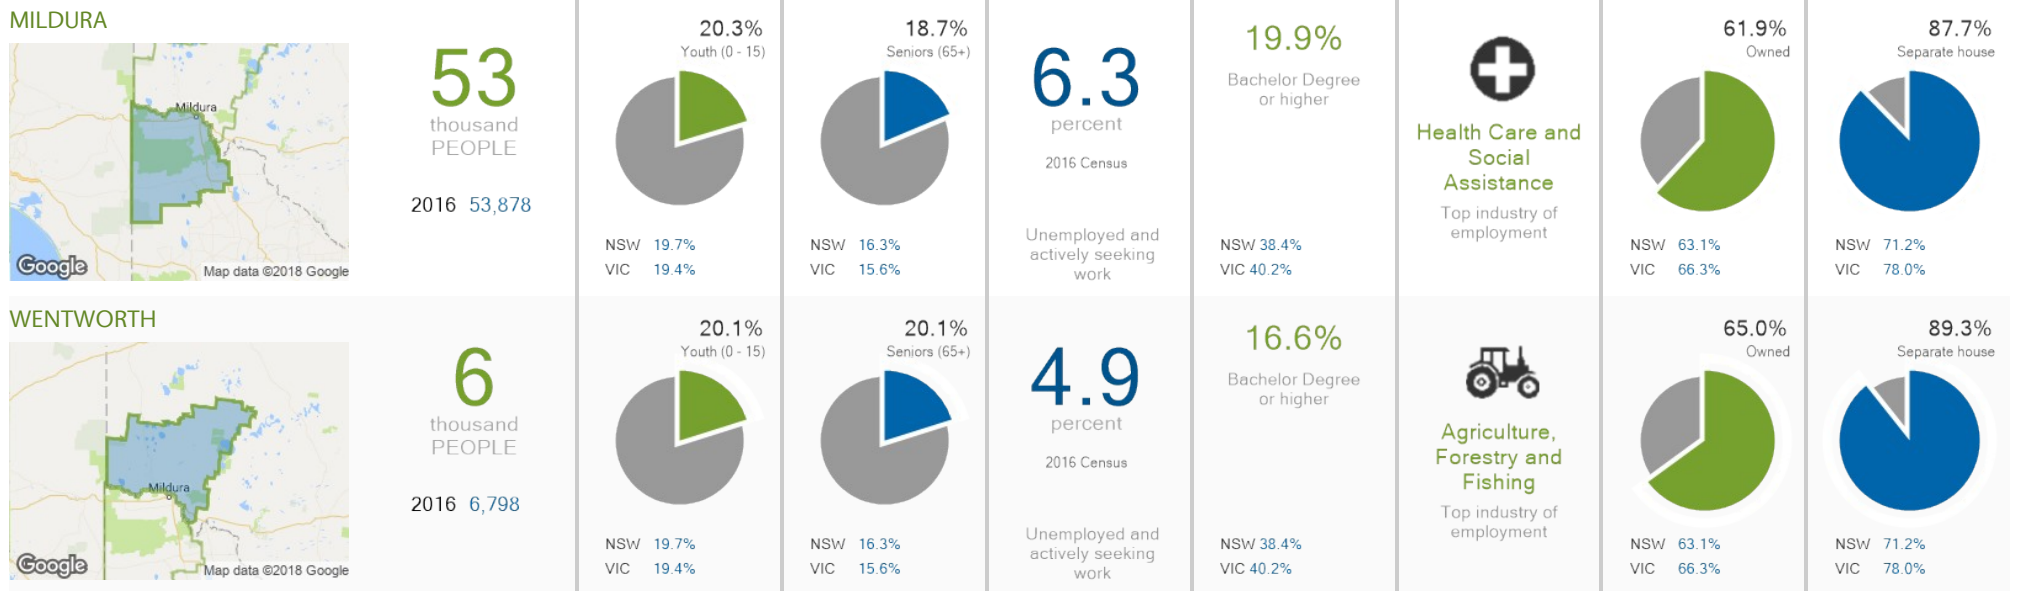

# MILDURA-WENTWORTH COMMUNITY PROFILE

## LOCALITIES

Source: Saved from REMPLAN Community Profile <http://www.communityprofile.com.au/mildura>