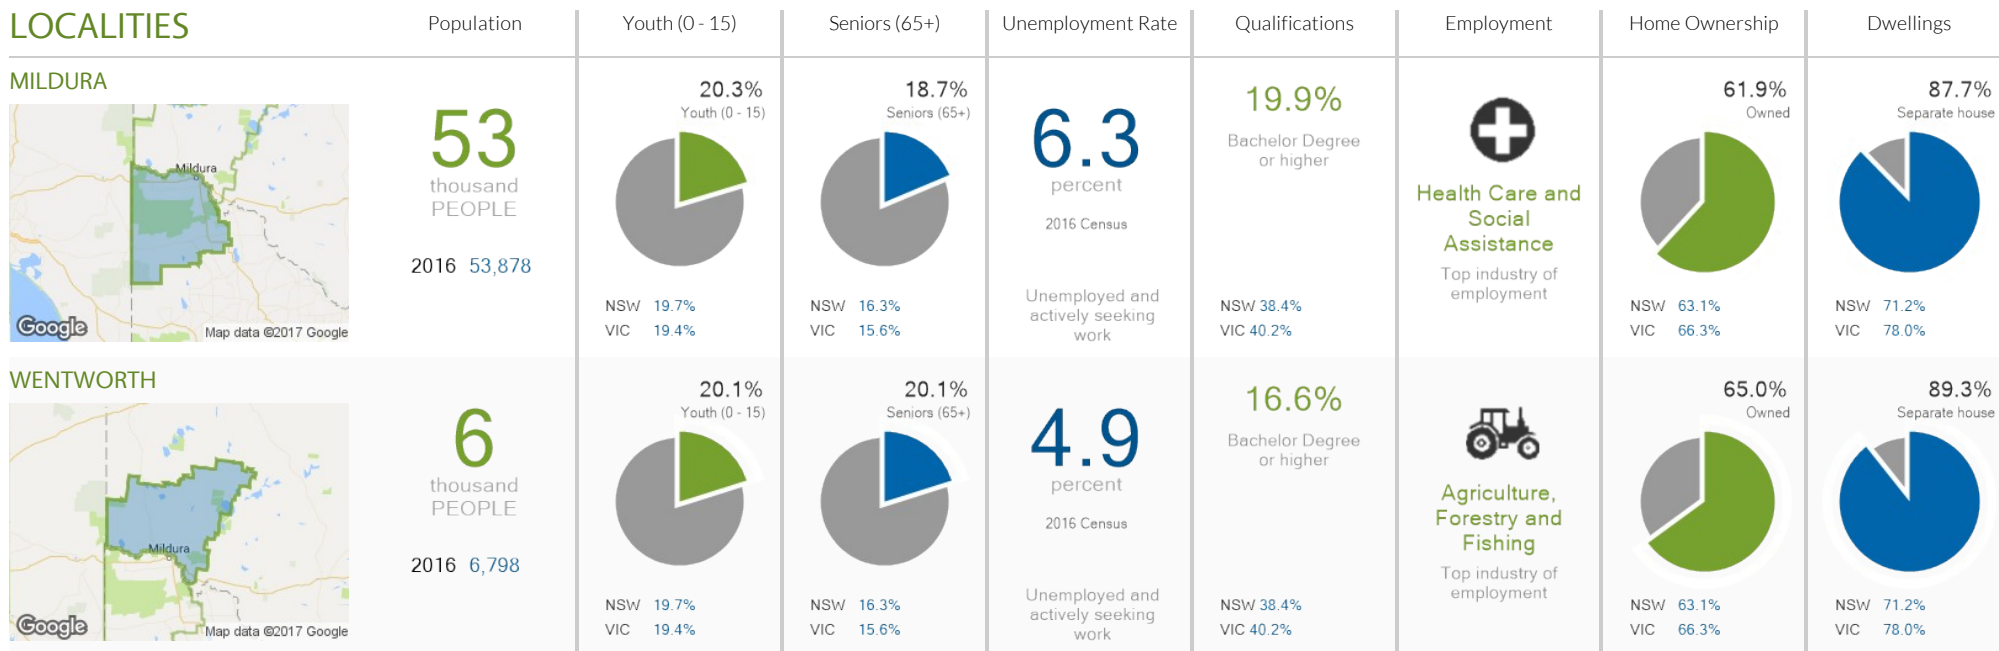

MILDURA-WENTWORTH COMMUNITY PROFILE

LOCALITIES

Source: Saved from REMPLAN Community Profile <http://www.communityprofile.com.au/mildura>