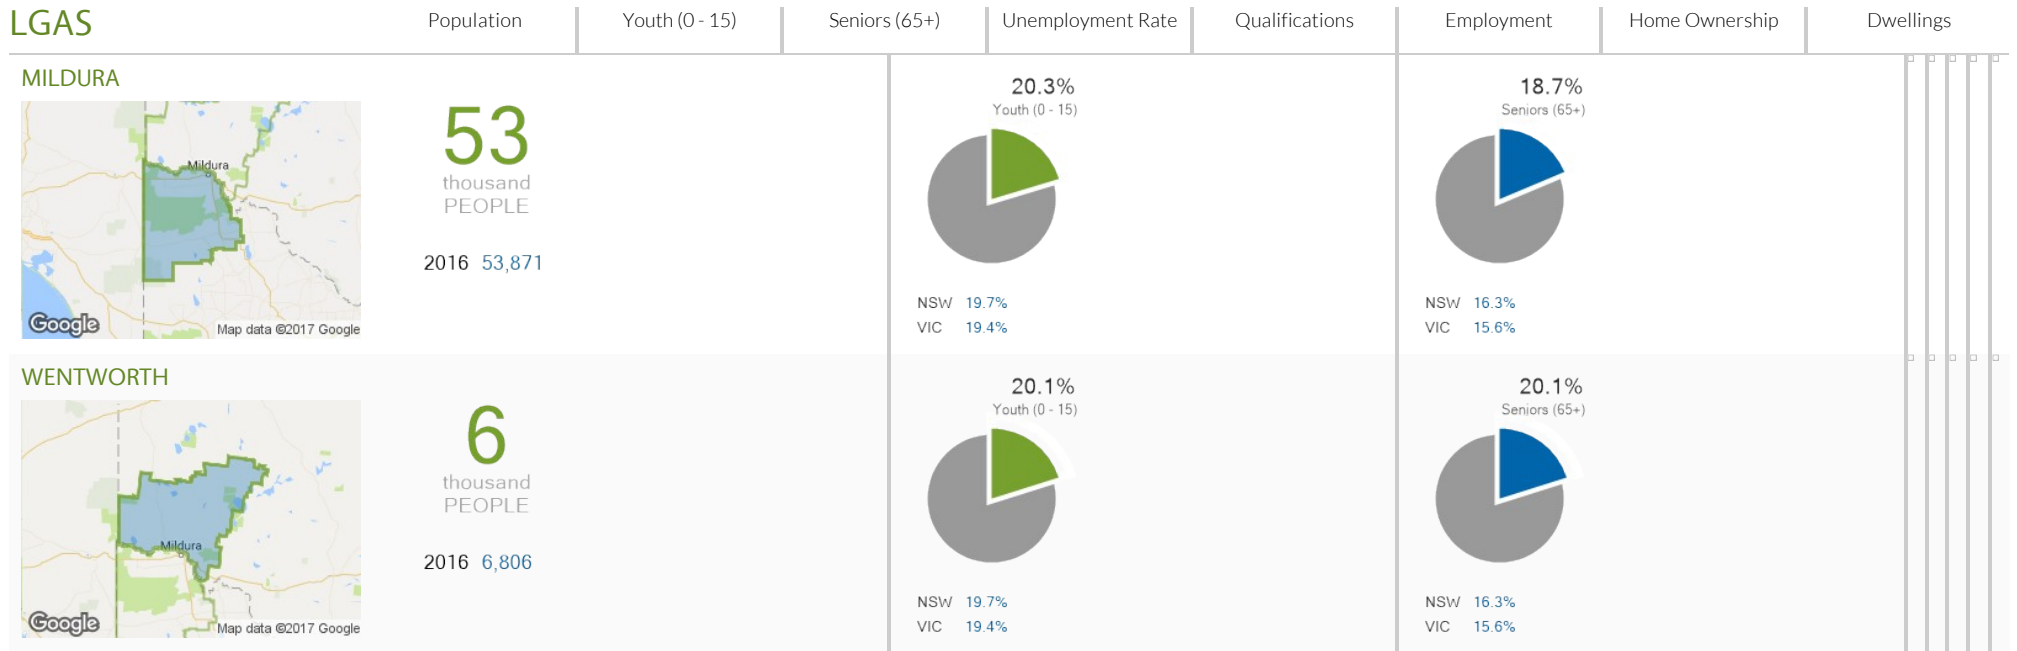

MILDURA-WENTWORTH COMMUNITY PROFILE

Source: Saved from REMPLAN Community Profile <http://www.communityprofile.com.au/mildura>