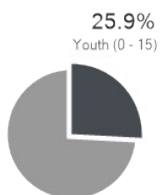

### PORT HEDLAND

**14**  
thousand  
PEOPLE

2016 14,465

Population

Youth (0 - 15)

Seniors (65+)

Unemployment Rate

Qualifications

Employment

Home Ownership

Dwellings

**5.0**  
percent

2016 Census

Unemployed and  
actively seeking  
work

**Mining**

Top industry of  
employment