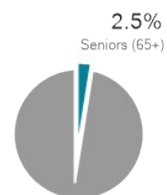

### PORT HEDLAND

**14**  
thousand  
PEOPLE

2016 14,465

Population

Youth (0 - 15)

Seniors (65+)

Unemployment Rate

Qualifications

Employment

Home Ownership

Dwellings

**5.0**  
percent

2016 Census

Unemployed and  
actively seeking  
work

**Mining**

Top industry of  
employment